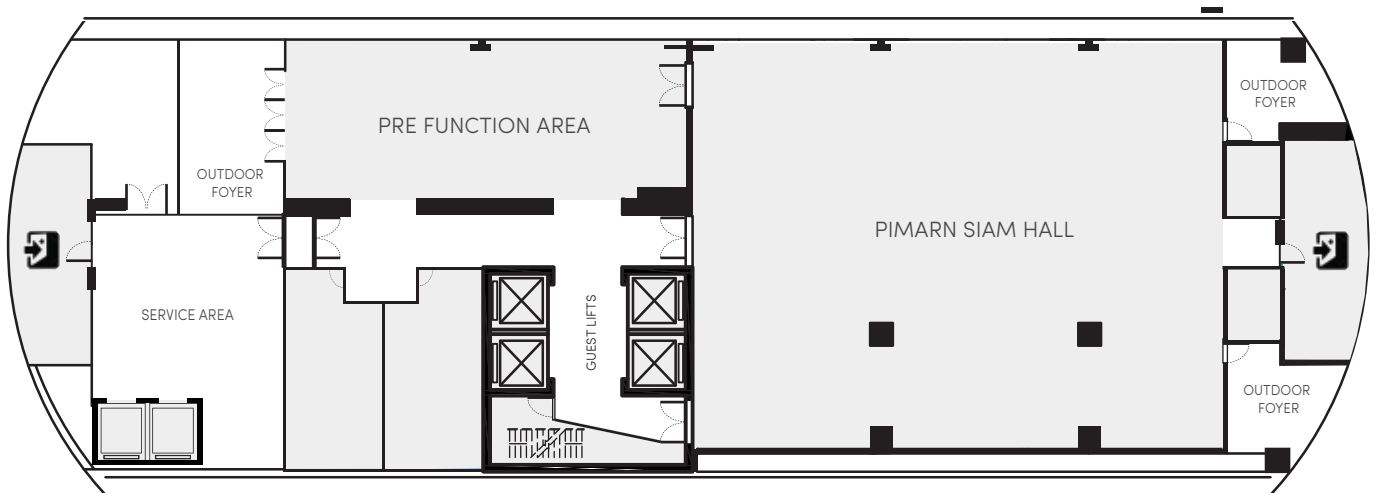

THE ATHENEH HOTEL
BANGKOK

THE
LUXURY
COLLECTION

TWENTY-NINETH FLOOR
CONFERENCE LEVEL

	FUNCTION ROOMS CAPACITY CHART	CAPACITIES					SIT DOWN DINNER	LENGTH & WIDTH (M)	DIMENSIONS	
		U-SHAPE	THEATRE	CLASSROOM	BOARDROOM	RECEPTION			TOTAL SQ. M.	CEILING HEIGHT (M)
1	PIMARN SIAM HALL	30	350	130	30	400	280	18 x 23.5	423	7.0
2	PRE FUNCTION AREA	-	-	-	-	-	-	70 x 17.3	121.1	4.05